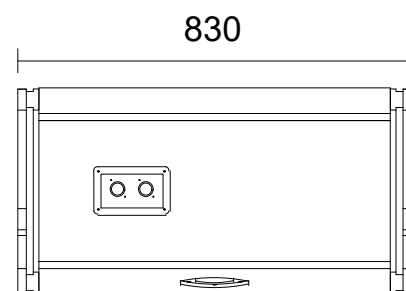

TR 1202 M

DATASHEET

TWO WAY WOODEN (Playwood) AKTIF STAGE MONITORS

DESCRIPTION

The TR Series takes portable loudspeakers to the extreme limits of their potential. Output levels pushed to the highest sound pressure levels possible, yet in cabinets that are lightweight and compact. Sound resolution remains superb, no matter how hard or for how long the speakers are driven. Designed by applying our leading-edge digital and acoustic technologies developed over decades, the TR Series provides a listening experience that re-defines high definition sound reinforcement.

For loudspeakers you can count on to deliver the musicality and sound that will thrill audiences night after night, let the TR Series power your performances to incredible new heights.

Frequency Responce	: 52Hz-18Khz
RMS	: 750W / 1500W
Sensitivity	: 101dB
Maximun SPL	: 130dB
Woofer	: 2x12" (310mm)
Tweeter	: 2" (144mm)
Size	: 630x830x390mm
Weight	: 37Kg

Rear