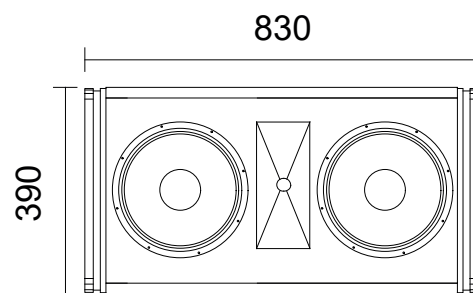

For loudspeakers you can count on to deliver the musicality and sound that will thrill audiences night after night, let the TR Series power your performances to incredible new heights.

|                    |                 |
|--------------------|-----------------|
| Frequency Responce | : 52Hz-18Khz    |
| RMS                | : 750W / 1500W  |
| Sensitivity        | : 101dB         |
| Maximun SPL        | : 130dB         |
| Woofer             | : 2x12" (310mm) |
| Tweeter            | : 2" (144mm)    |
| Size               | : 630x830x390mm |
| Weight             | : 37Kg          |